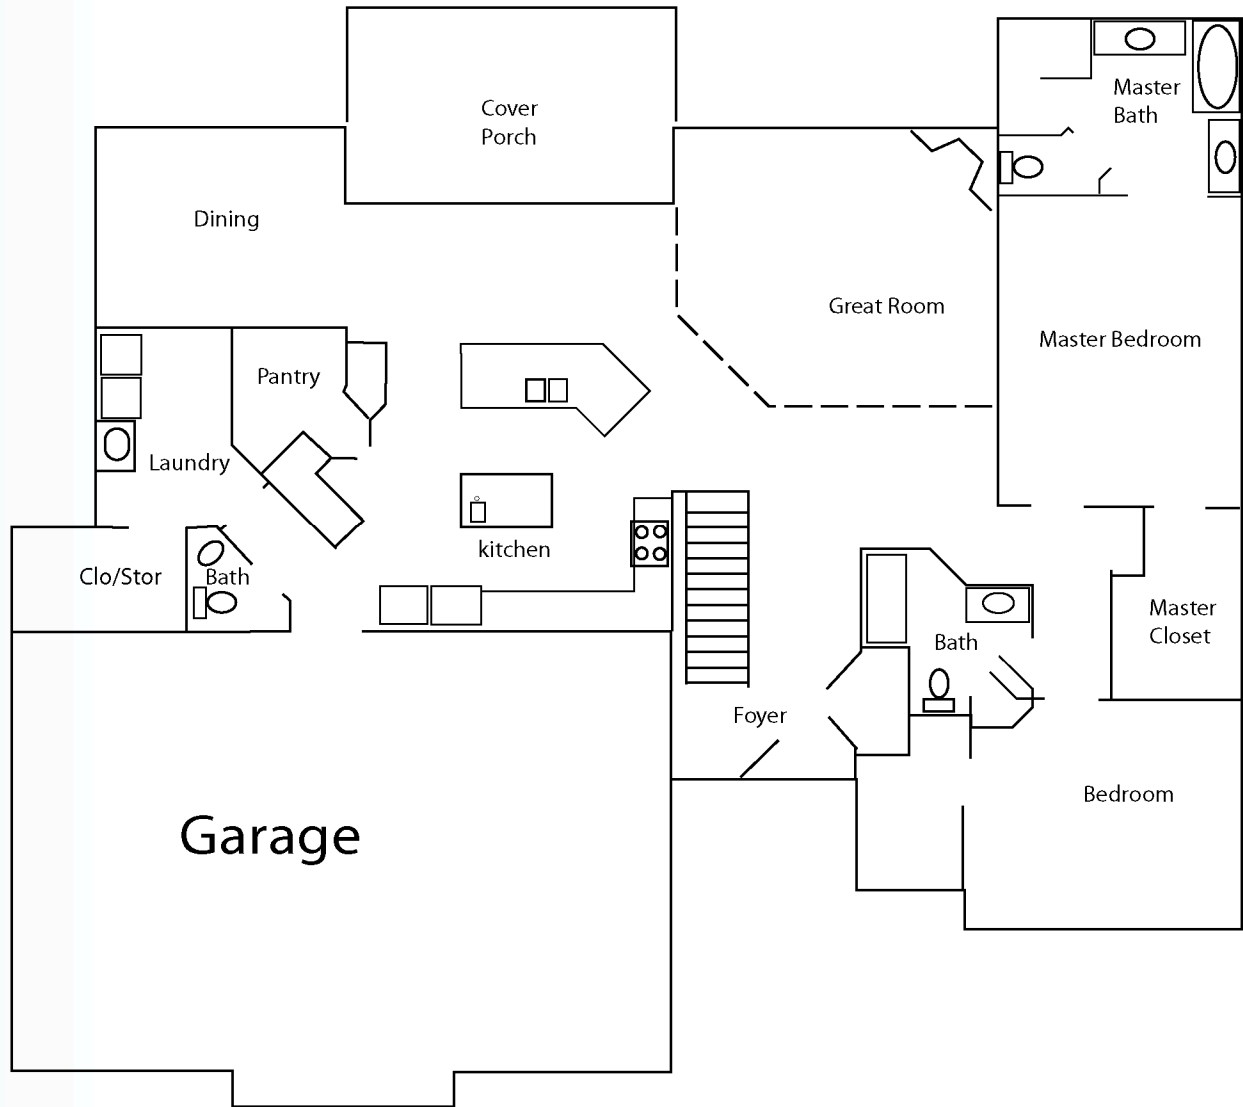

THE Tucson

Main Floor – 2240 sq. ft
Basement – 1730 sq. ft

nathan bumgardner

THE Tucson

Main Floor – 2240 sq. ft
Basement – 1730 sq. ft

nathan bumgardner