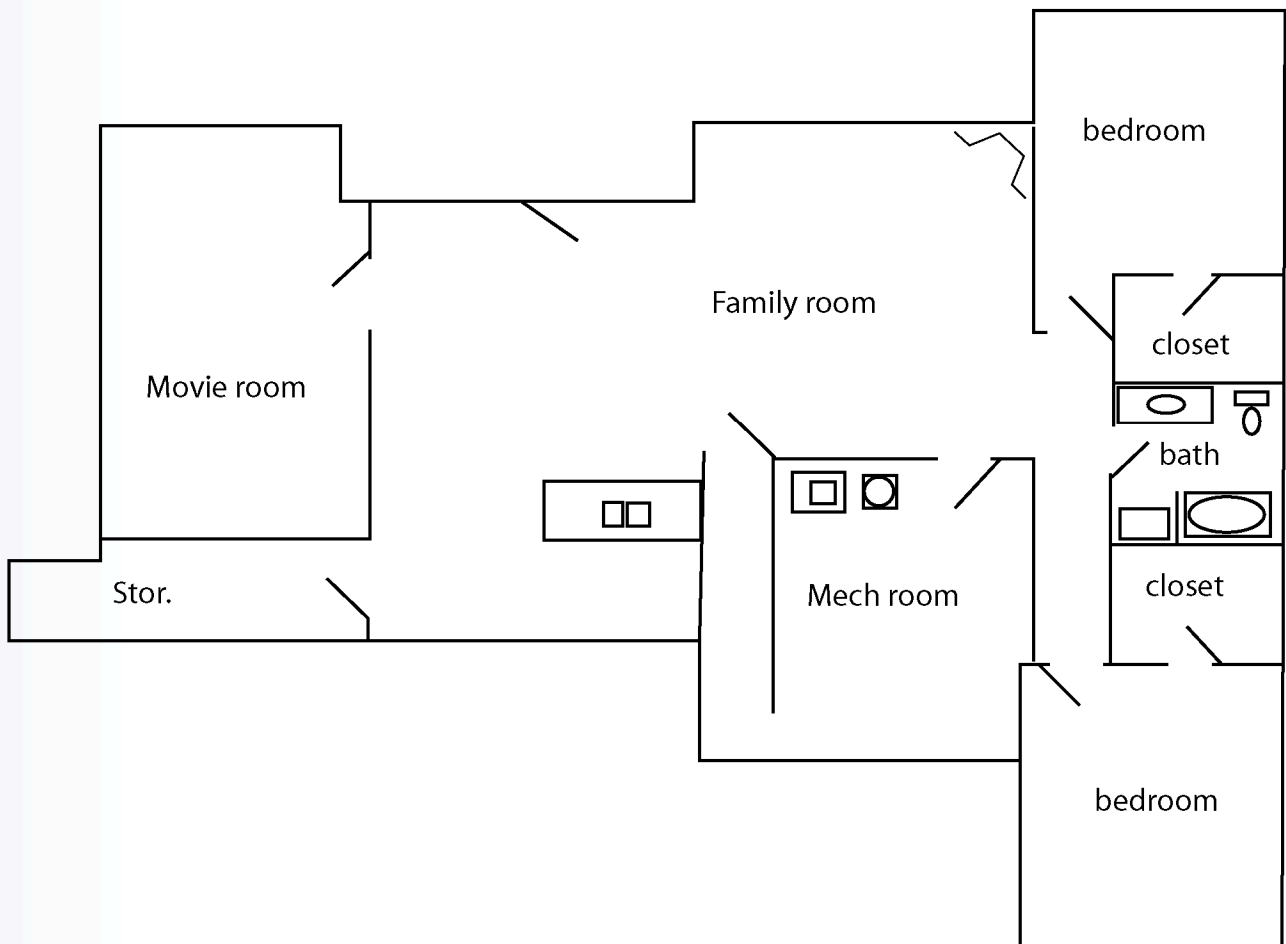

THE Tucson

Main Floor – 2240 sq. ft
Basement – 1730 sq. ft

nathan bumgardner

THE Tucson

Main Floor – 2240 sq. ft
Basement – 1730 sq. ft

nathan bumgardner