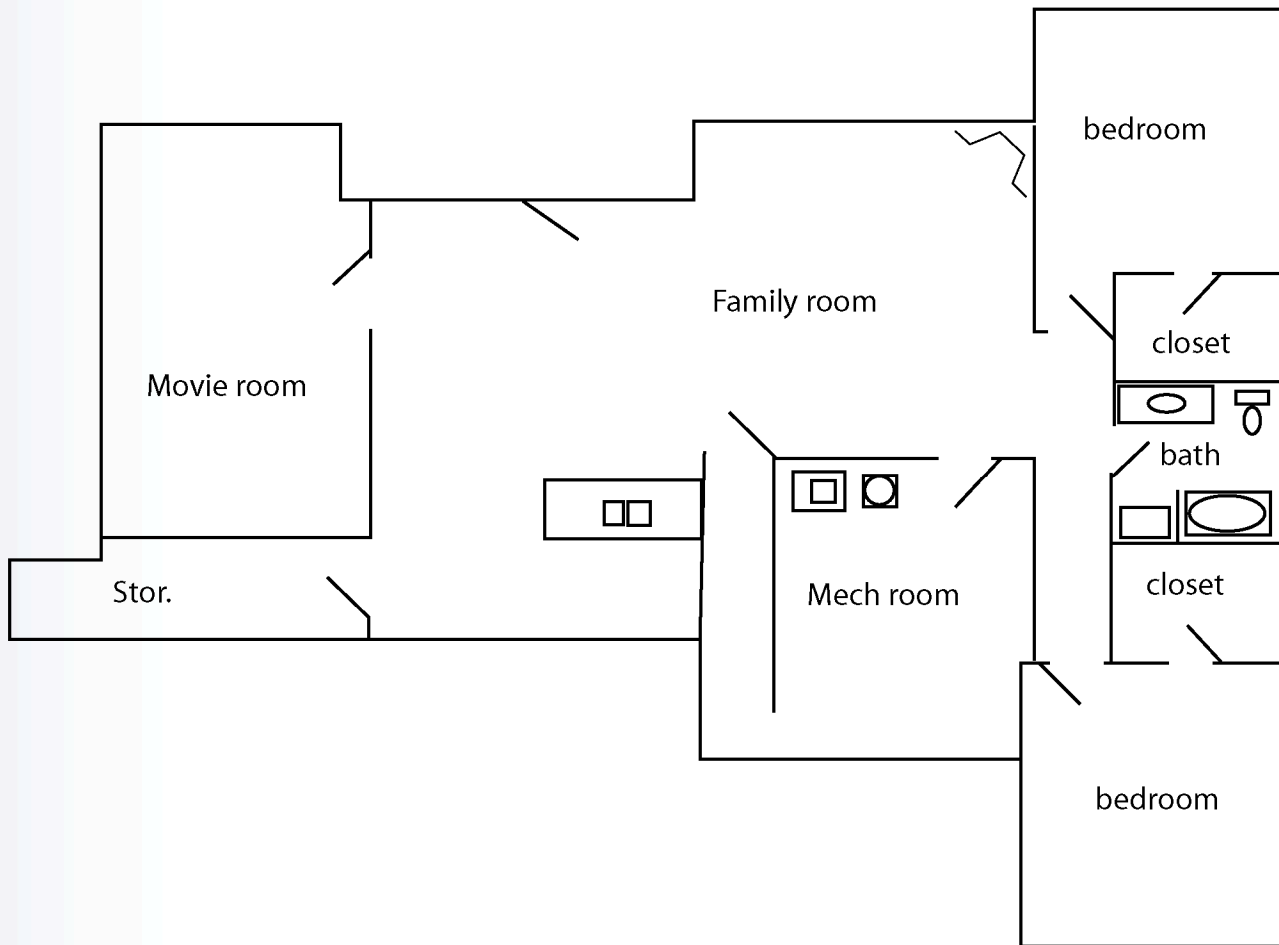

THE Scottsdale

Main Floor – 2314 sq. ft
Basement – 1800 sq. ft

nathan bumgardner

THE Scottsdale

Main Floor – 2314 sq. ft
Basement – 1800 sq. ft

nathan bumgardner