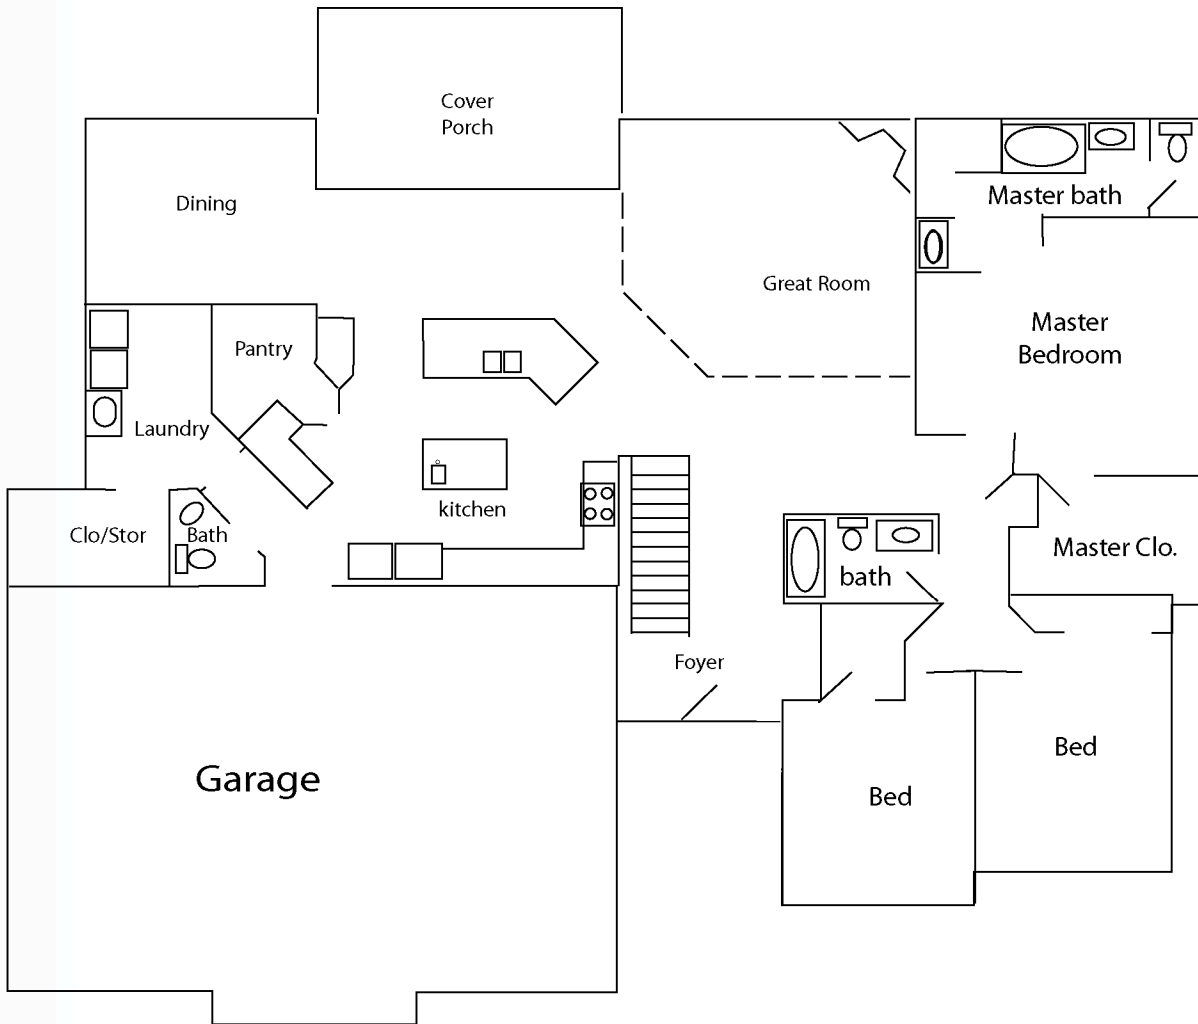

THE Scottsdale

Main Floor – 2314 sq. ft
Basement – 1800 sq. ft

nathan bumgardner

THE Scottsdale

Main Floor – 2314 sq. ft
Basement – 1800 sq. ft

nathan bumgardner