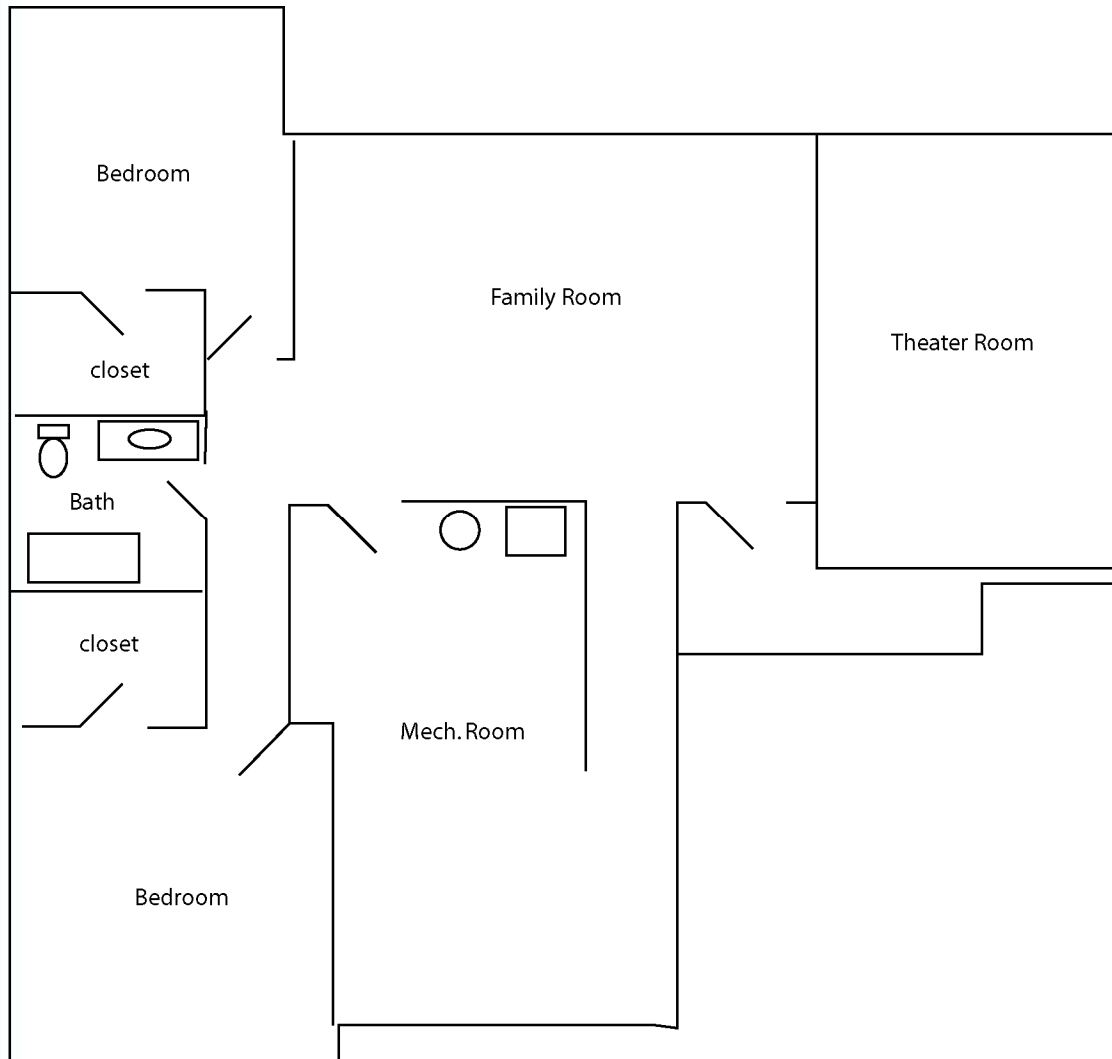

THE Flagstaff

Main Floor - 1900 sq. ft

Basement - 1600 sq. ft

nathan bumgardner

THE Flagstaff

Main Floor - 1900 sq. ft
Basement - 1600 sq. ft

nathan bumgardner