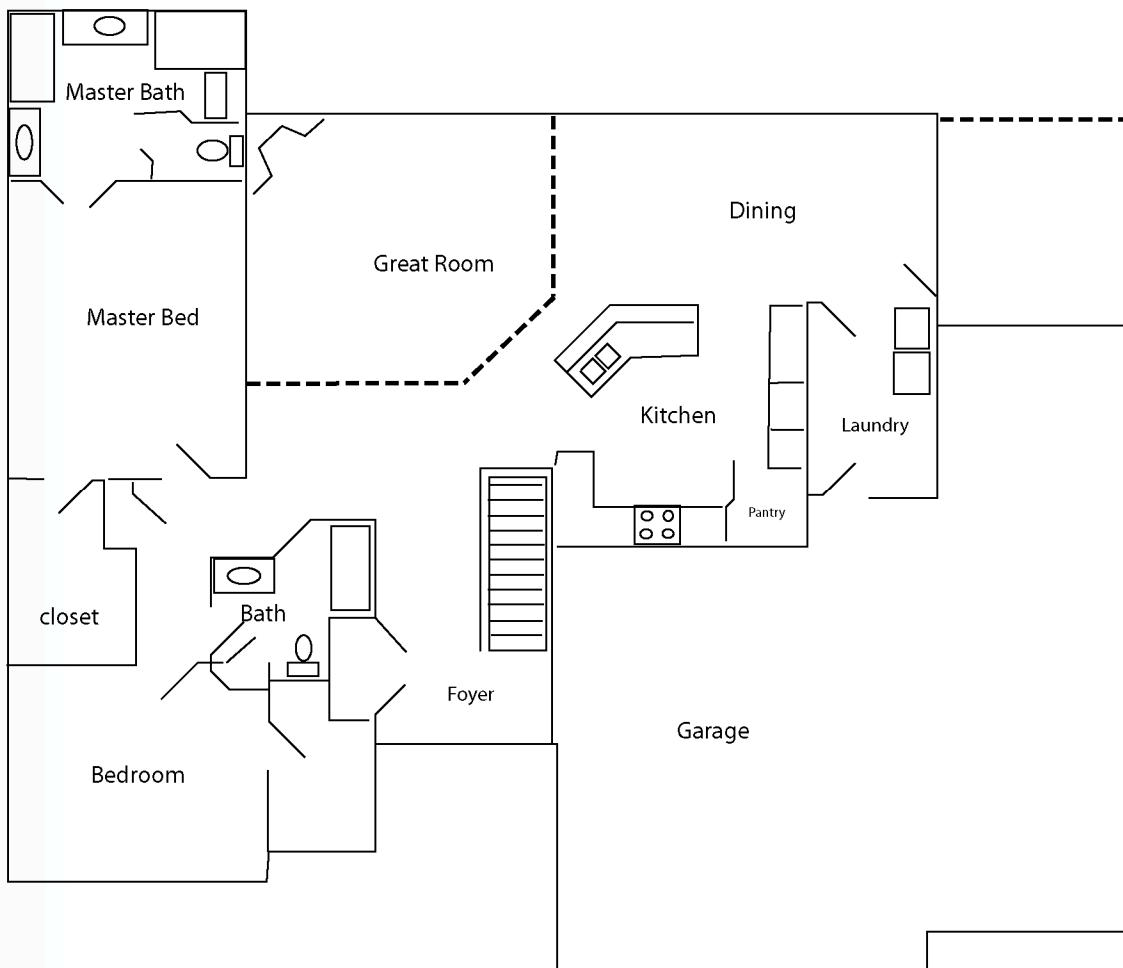

THE Flagstaff

Main Floor - 1900 sq. ft

Basement - 1600 sq. ft

nathan bumgardner

THE Flagstaff

Main Floor - 1900 sq. ft
Basement - 1600 sq. ft

nathan bumgardner